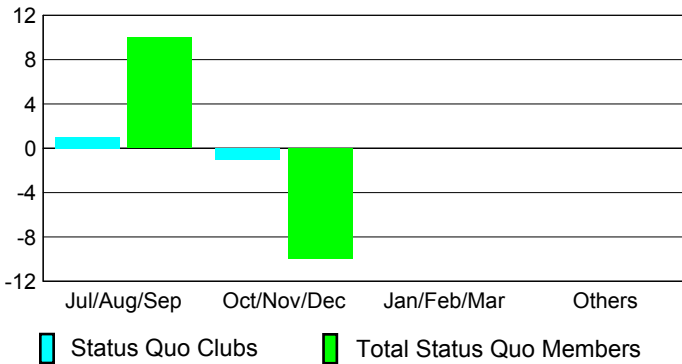

2012-2013 GMT Reports for District (or Undistricted) **District 4 A3**

GMT: **DANA BIGGS**

Location: **CALIFORNIA**

GMT CA: **1**

CLUBS

Month	New Club Goal	Actual New Clubs	Actual Dropped Clubs	Gain/Loss of Clubs
2012-2013				
Jul/Aug/Sep	0	0	0	0
Oct/Nov/Dec	0	0	1	-1
Jan/Feb/Mar	1	0	0	0
Apr/May/June	1	0	1	-1
Totals	2	0	2	-2

Club Results 2012-2013
Goal, New, Dropped, Gain/Loss

YTD Status Quo Clubs 2012-2013
Status Quo Clubs Compared to Status Quo Members

Club Gain/Loss 2012-2013

MEMBERSHIP

Month	Net Memb Goal	Actual New Memb	Actual Dropped Memb	Gain/Loss of Memb
2012-2013				
Jul/Aug/Sep	5	29	46	-17
Oct/Nov/Dec	15	18	40	-22
Jan/Feb/Mar	40	46	45	1
Apr/May/June	20	28	58	-30
Totals	80	121	189	-68