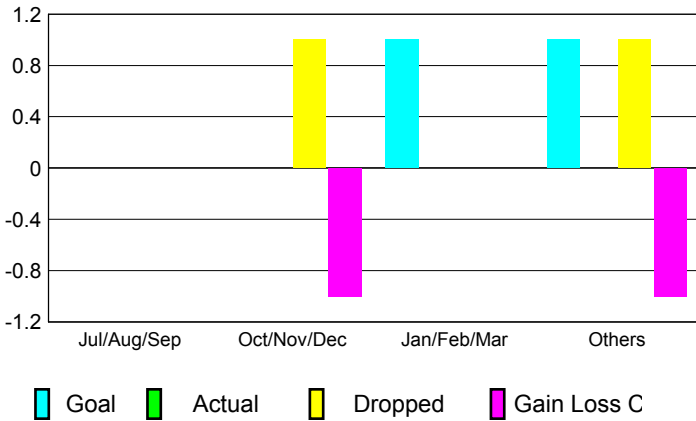

2012-2013 GMT Reports for District (or Undistricted) **District 4 A3**

GMT: **DANA BIGGS**

Location: **CALIFORNIA**

GMT CA: **1**

CLUBS

Month	New Club Goal	Actual New Clubs	Actual Dropped Clubs	Gain/Loss of Clubs
2012-2013				
Jul/Aug/Sep	0	0	0	0
Oct/Nov/Dec	0	0	1	-1
Jan/Feb/Mar	1	0	0	0
Apr/May/June	1	0	1	-1
Totals	2	0	2	-2

Club Results 2012-2013
Goal, New, Dropped, Gain/Loss

YTD Status Quo Clubs 2012-2013
Status Quo Clubs Compared to Status Quo Members

Club Gain/Loss 2012-2013

MEMBERSHIP

Month	Net Memb Goal	Actual New Memb	Actual Dropped Memb	Gain/Loss of Memb
2012-2013				
Jul/Aug/Sep	5	29	46	-17
Oct/Nov/Dec	15	18	40	-22
Jan/Feb/Mar	40	46	45	1
Apr/May/June	20	28	58	-30
Totals	80	121	189	-68