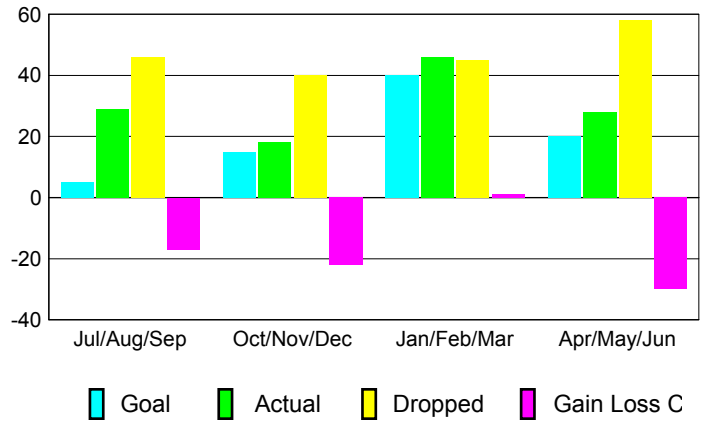

Club Results 2012-2013
Goal, New, Dropped, Gain/Loss

YTD Status Quo Clubs 2012-2013
Status Quo Clubs Compared to Status Quo Members

Club Gain/Loss 2012-2013

MEMBERSHIP

Month	Net Memb Goal	Actual New Memb	Actual Dropped Memb	Gain/Loss of Memb
2012-2013				
Jul/Aug/Sep	5	29	46	-17
Oct/Nov/Dec	15	18	40	-22
Jan/Feb/Mar	40	46	45	1
Apr/May/June	20	28	58	-30
Totals	80	121	189	-68

Membership Results 2012-2013
Goal, New, Dropped, Gain/Loss

Gender Comparison 2012-2013

Membership Gain/Loss 2012-2013